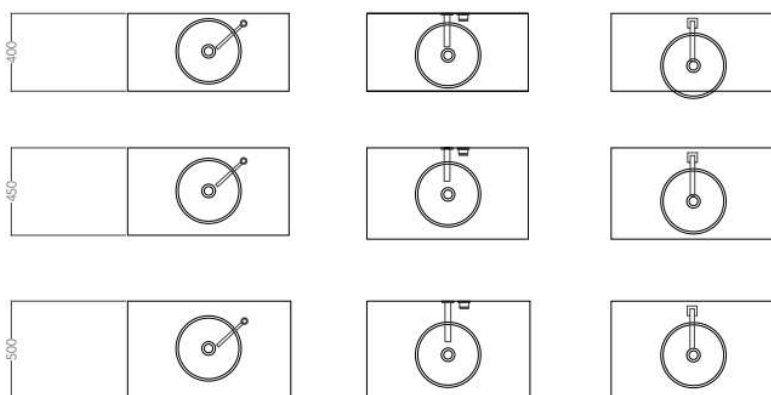

TECHNICAL SCHEDULE

Glass Design

Code: GRAFFITI34

Article: *Graffiti 34*
Category: *Countertop washbasin*
Material: *Florence Glass ATELIER®*
Overflow: *No*
Weight: *kg ±3,10*

Half-moon countertop washbasin produced in Glass with artistic decorations.

Red/Gold/Ivory
 GRAFFITI34RO

Silver/Black
 GRAFFITI34SB

Black/Gold/Ivory
 GRAFFITI34BG

Whiter/Gold
 GRAFFITI34WG

TAP AND SINK POSITIONING

Inspirational + European + Bathroomware