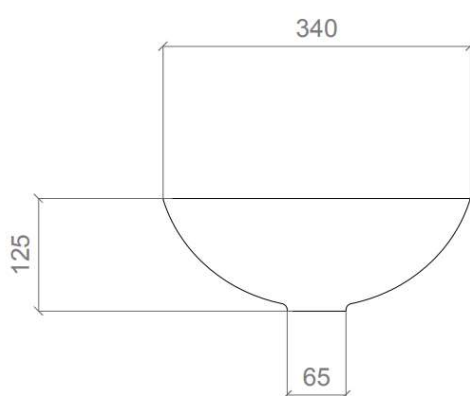

TECHNICAL SCHEDULE

Glass Design

Code: GRAFFITI34

Article: *Graffiti 34*
Category: *Countertop washbasin*
Material: *Florence Glass ATELIER®*
Overflow: *No*
Weight: *kg ±3,10*

Half-moon countertop washbasin produced in Glass with artistic decorations.

Red/Gold/Ivory
 GRAFFITI34RO

Silver/Black
 GRAFFITI34SB

Black/Gold/Ivory
 GRAFFITI34BG

Whiter/Gold
 GRAFFITI34WG

TAP AND SINK POSITIONING

Inspirational + European + Bathroomware