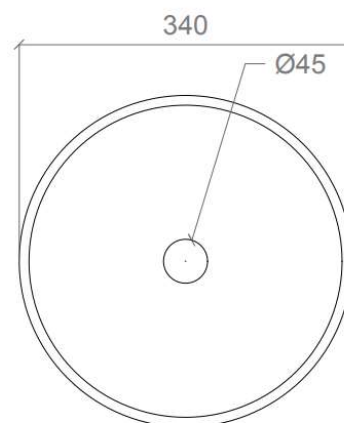

TECHNICAL SCHEDULE

Glass Design

Code: GRAFFITI34

Article: *Graffiti 34*
Category: *Countertop washbasin*
Material: *Florence Glass ATELIER®*
Overflow: *No*
Weight: *kg ±3,10*

Half-moon countertop washbasin produced in Glass with artistic decorations.

Red/Gold/Ivory
 GRAFFITI34RO

Silver/Black
 GRAFFITI34SB

Black/Gold/Ivory
 GRAFFITI34BG

Whiter/Gold
 GRAFFITI34WG

TAP AND SINK POSITIONING

Inspirational + European + Bathroomware