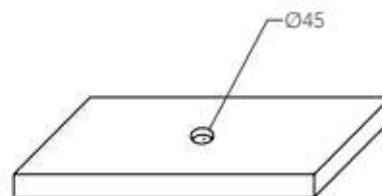

TECHNICAL SCHEDULE

Glass Design

Code: GRAFFITI34

Article: *Graffiti 34*
Category: *Countertop washbasin*
Material: *Florence Glass ATELIER®*
Overflow: *No*
Weight: *kg ±3,10*

Half-moon countertop washbasin produced in Glass with artistic decorations.

Red/Gold/Ivory
 GRAFFITI34RO

Silver/Black
 GRAFFITI34SB

Black/Gold/Ivory
 GRAFFITI34BG

Whiter/Gold
 GRAFFITI34WG

TAP AND SINK POSITIONING

Inspirational + European + Bathroomware